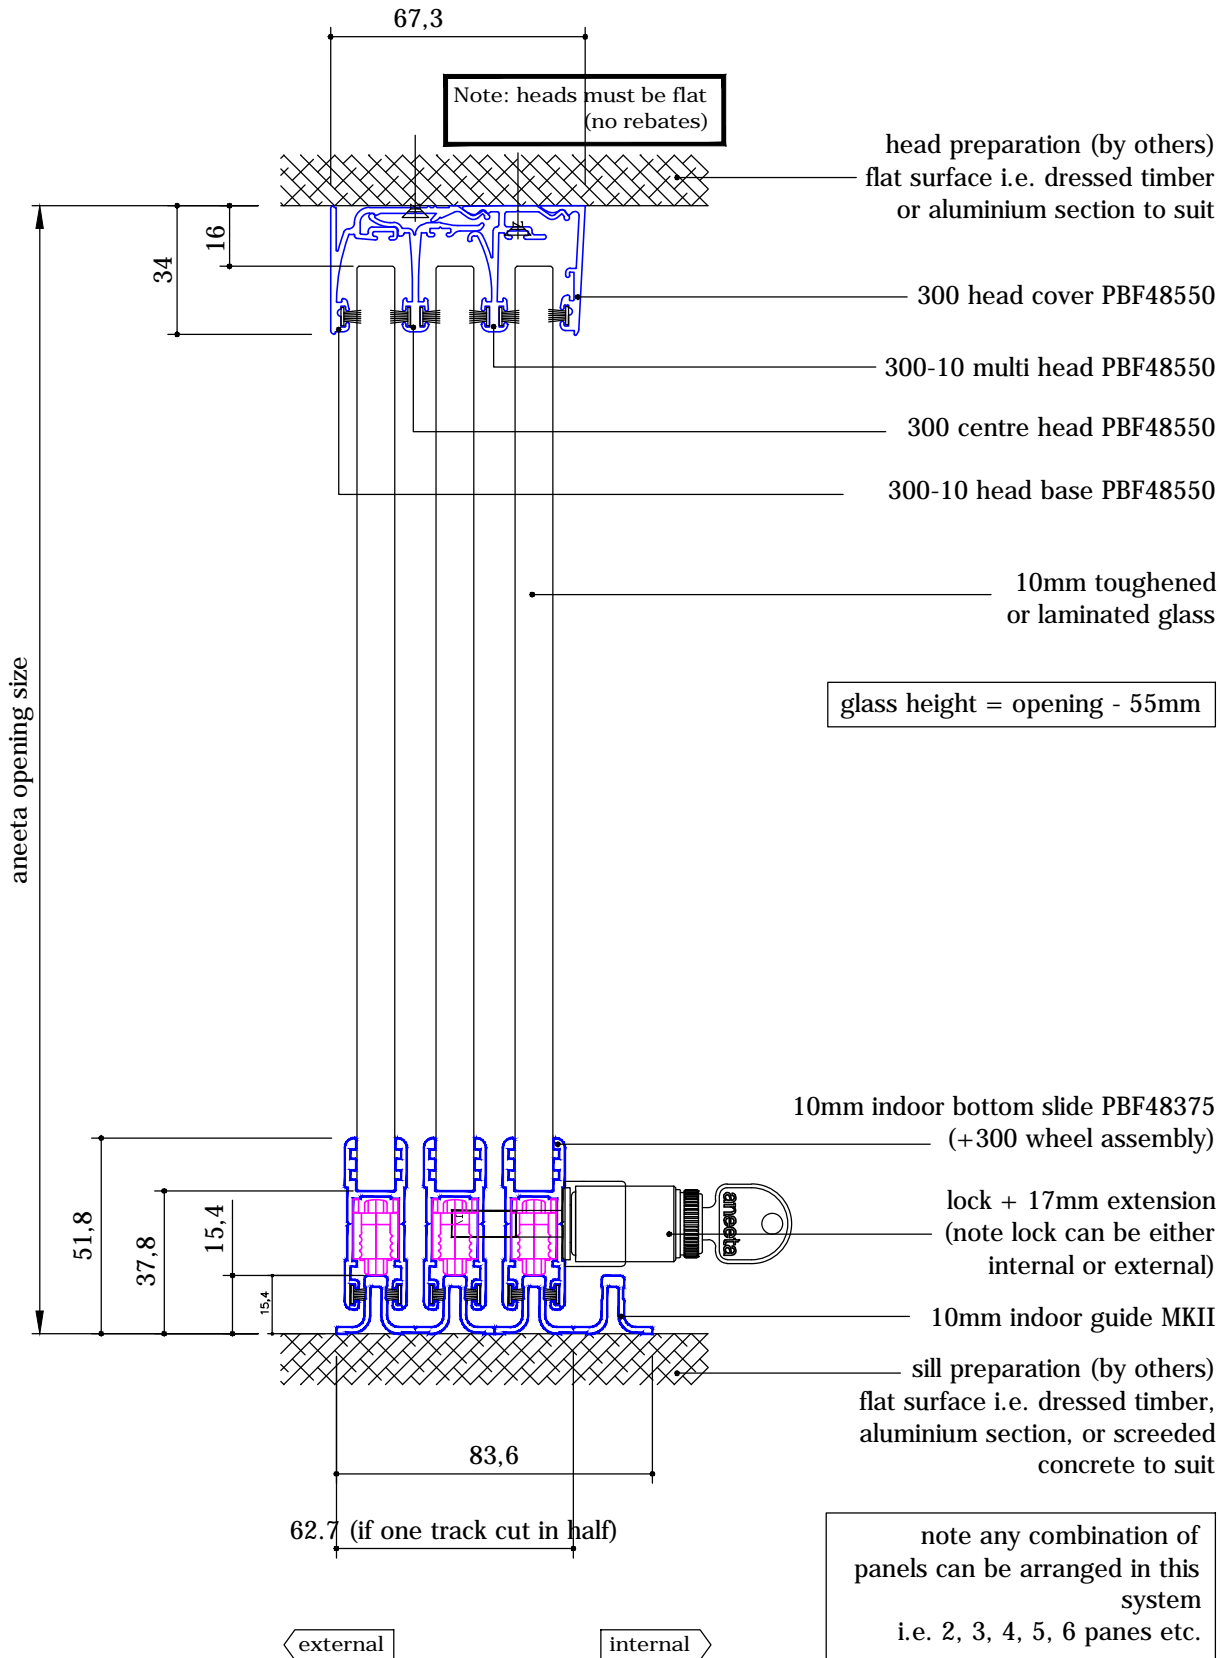

# 3 pane 10mm horizontal slider ID series

vertical section A-A

**INTERNAL USE ONLY**

# 3 pane 10mm horizontal slider ID series

drawing: HSID 3P10 h  
 revision: 3  
 date: Jun 2013

horizontal section B-B

**INTERNAL USE ONLY**